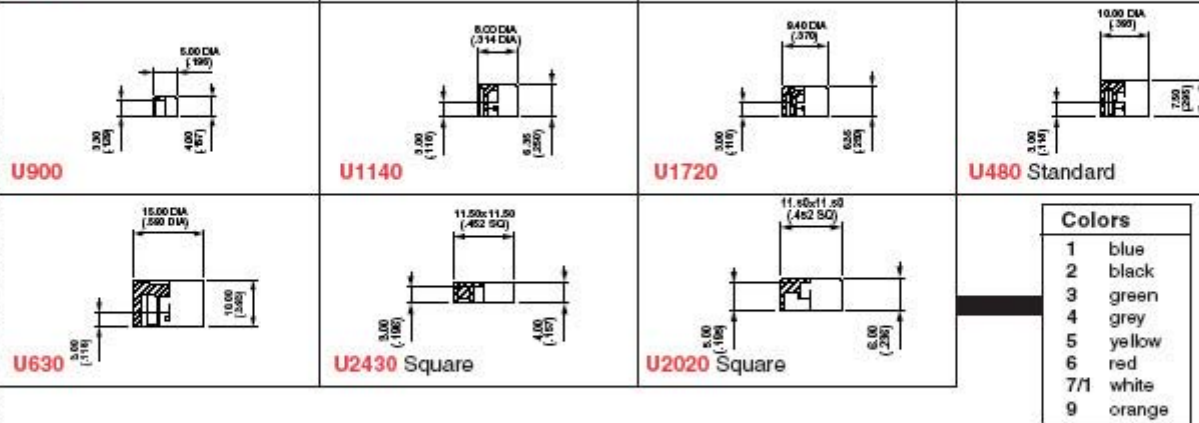

9000 SERIES - MINIATURE MOMENTARY PUSHBUTTON SWITCHES

OPTION DRAWINGS & SPECIAL OPTIONS

CAPS Note: replace last '0' in p/n with color code. (order separately)

DRESS NUTS Chrome plated. Order separately.

SPECIAL OPTIONS

- F** Tin plated terminals (for p.c. terminals only).
- X601** Silver plated brass contacts
 Contact ratings: 0.2A 250VAC, 0.4A 125VAC or 0.5A 30VDC
 Electric life: 20,000 cycles minimum.
 Minimum quantity: 5,000 pieces.