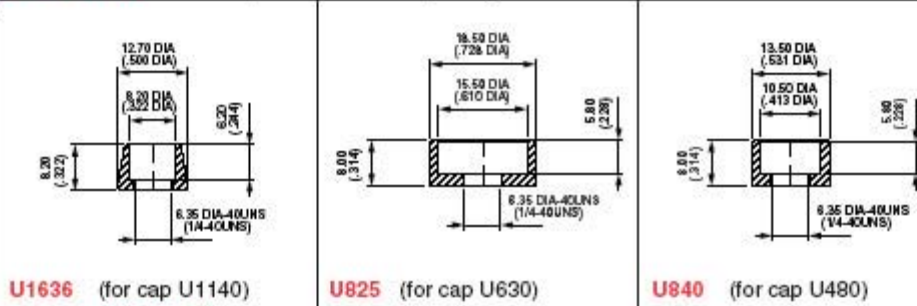

9000 SERIES - MINIATURE MOMENTARY PUSHBUTTON SWITCHES

OPTION DRAWINGS & SPECIAL OPTIONS

CAPS Note: replace last '0' in p/n with color code. (order separately)

DRESS NUTS Chrome plated. Order separately.

SPECIAL OPTIONS

- F** Tin plated terminals (for p.c. terminals only).
- X601** Silver plated brass contacts
 Contact ratings: 0.2A 250VAC, 0.4A 125VAC or 0.5A 30VDC
 Electric life: 20,000 cycles minimum.
 Minimum quantity: 5,000 pieces.